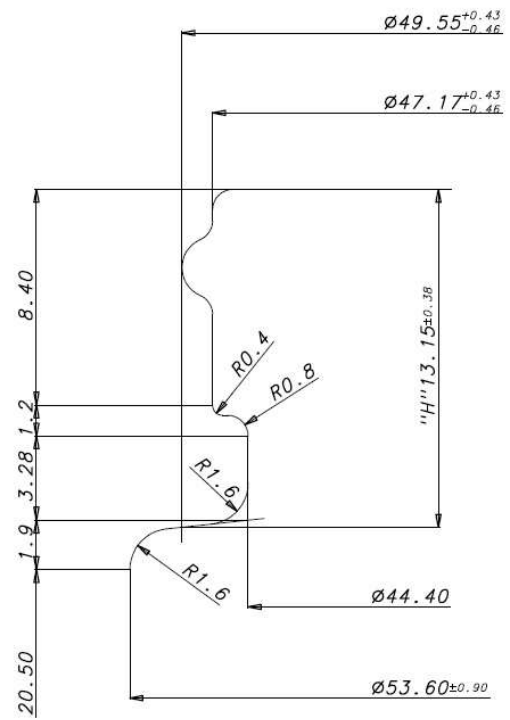

PARTIC. RAMPA DECO.
SCALA 5:1

PARTIC. SPALLA IMBOCC SCALA 5:1

REQUESTED BY		DRAWING No 2897-1		1		VARIATO #INTERNO BOCCA ERA #40±0.5								
STYLE NEMI 2 oz		SCALE 1:1 - 5:1		DATE		AMENDMENT						DATE		
FINISH G.P.I. 51-400 Spec. "H"		R.T.C.N.		DRAWN		DG	DC	UPRO	SAT	NHG	A/FI	VE/B		
CAPACITY OVERFLOW 67 ^{±2} ML		APPROX. WEIGHT 66 gr		BY		1	1	1	1	3	1	1		
DIMENSIONS WITHOUT TOLERANCES ARE IN CONFORMITY WITH ISO 2768-V														