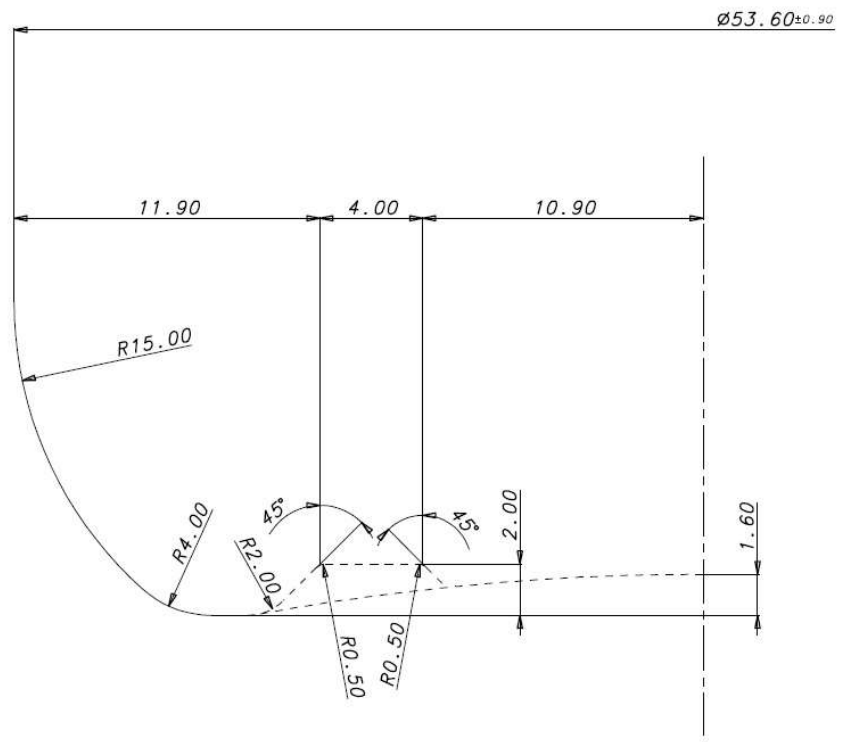

PARTIC. RAMPA DECO.
SCALA 5:1

PARTIC. SPALLA IMBOCC SCALA 5:1

REQUESTED BY		DRAWING No 2897-1		1		VARIATO #INTERNO BOCCA ERA #40±0.5								
STYLE NEMI 2 oz		SCALE 1:1 - 5:1		DATE		AMENDMENT						DATE		
FINISH G.P.I. 51-400 Spec. "H"		R.T.C.N.		DRAWN		DG	DC	UPRO	SAT	NHG	A/FI	VE/B		
CAPACITY OVERFLOW 67 ^{±2} ML		APPROX. WEIGHT 66 gr		BY		1	1	1	1	3	1	1		
DIMENSIONS WITHOUT TOLERANCES ARE IN CONFORMITY WITH ISO 2768-V														