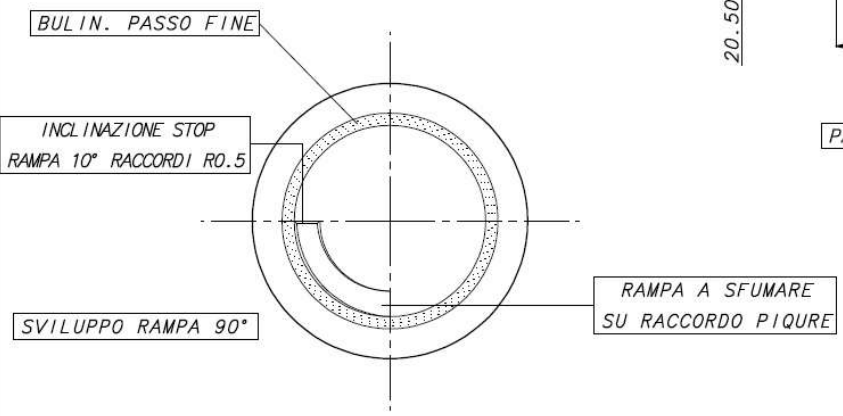

PARTIC. RAMPA DECO.
SCALA 5:1

PARTIC. SPALLA IMBOCC SCALA 5:1

REQUESTED BY		DRAWING No 2897-1		1		VARIATO #INTERNO BOCCA ERA #40±0.5								
STYLE NEMI 2 oz		SCALE 1:1 - 5:1		DATE		AMENDMENT						DATE		
FINISH G.P.I. 51-400 Spec. "H"		R.T.C.N.		DRAWN		DG	DC	UPRO	SAT	NHG	A/FI	VE/B		
CAPACITY OVERFLOW 67 ^{±2} ML		APPROX. WEIGHT 66 gr		BY		1	1	1	1	3	1	1		
DIMENSIONS WITHOUT TOLERANCES ARE IN CONFORMITY WITH ISO 2768-V														