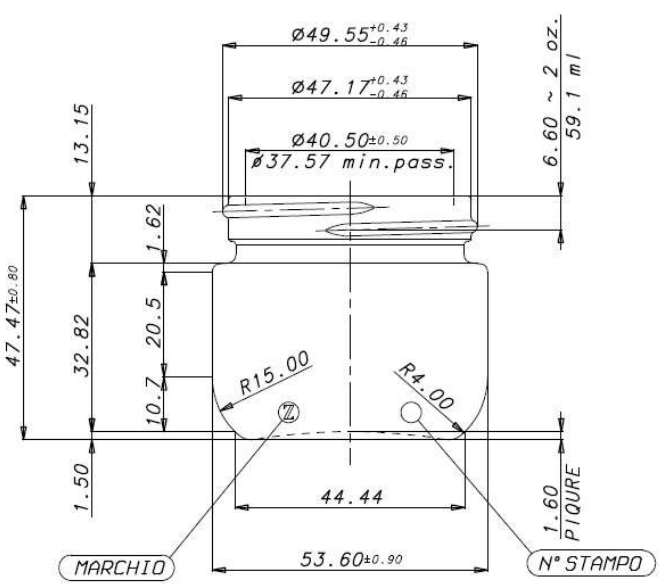

PARTIC. RAMPA DECO.
SCALA 5:1

PARTIC. SPALLA IMBOCC SCALA 5:1

REQUESTED BY		DRAWING No 2897-1		1		VARIATO #INTERNO BOCCA ERA #40±0.5								
STYLE NEMI 2 oz		SCALE 1:1 - 5:1		DATE		AMENDMENT						DATE		
FINISH G.P.I. 51-400 Spec. "H"		R.T.C.N.		DRAWN		DG	DC	UPRO	SAT	NHG	A/FI	VE/B		
CAPACITY OVERFLOW 67 ^{±2} ML		APPROX. WEIGHT 66 gr		BY		1	1	1	1	3	1	1		
DIMENSIONS WITHOUT TOLERANCES ARE IN CONFORMITY WITH ISO 2768-V														